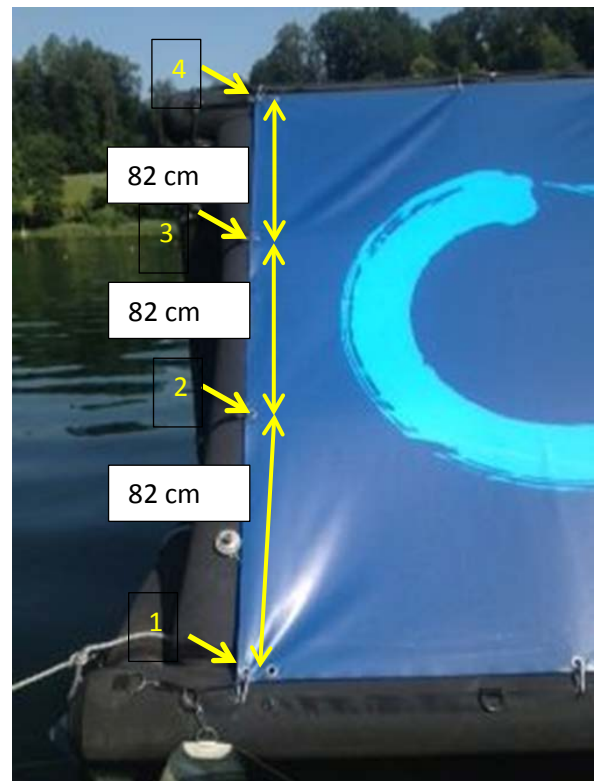

Toblerones: technical specifications

I. Toblerones:

Sight marker

Front view of the banners 800cm X 195cm with 25 eyelets and the sight marker " Lucerne"

Rear view of the banner 740m X 245cm with 28 eyelets

Rear view of the banners 740cm X 245cm and the sight marker

Front side of the banner 800cm X 195cm with 5 lateral eyelets

Rear view of the banner 740cm X 245cm with 4 lateral eyelets